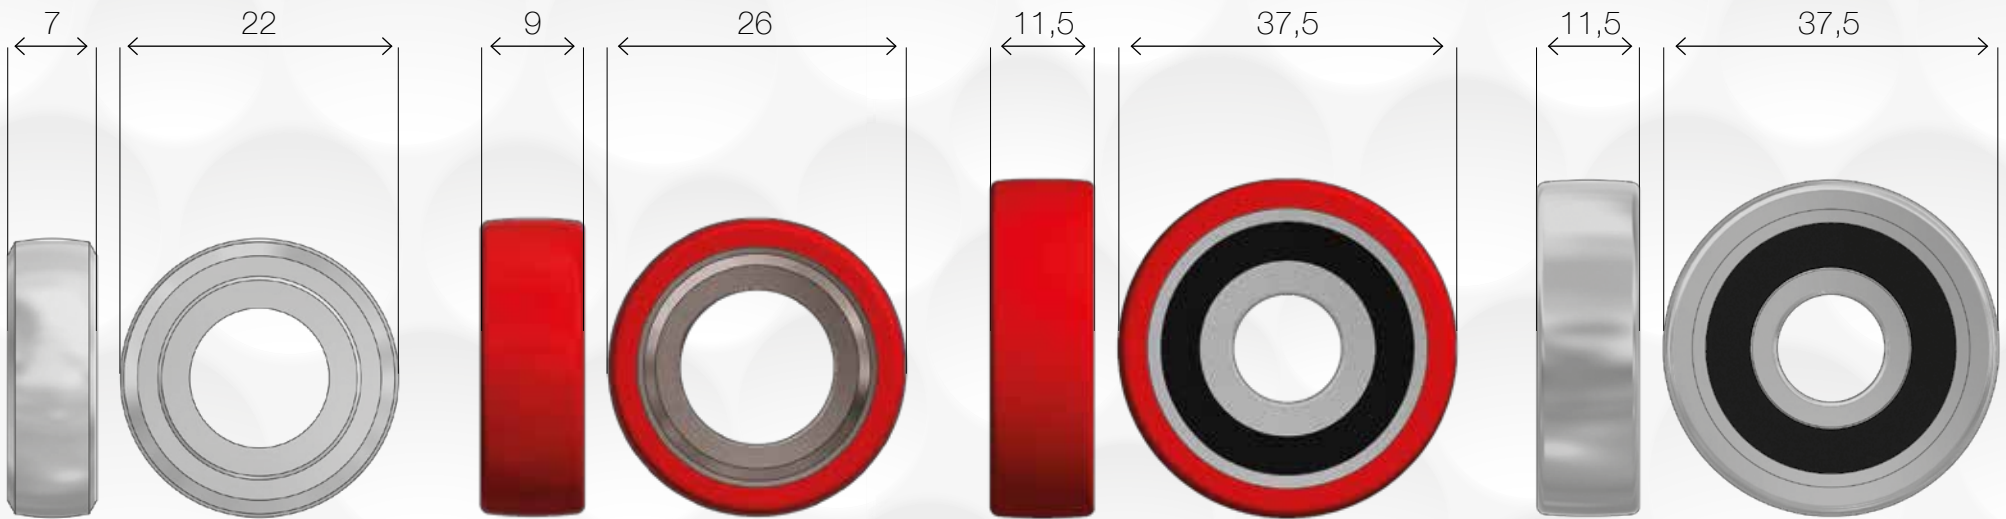

01

SHADE
6

CURTAIN ROLLERS PLANENROLLEN